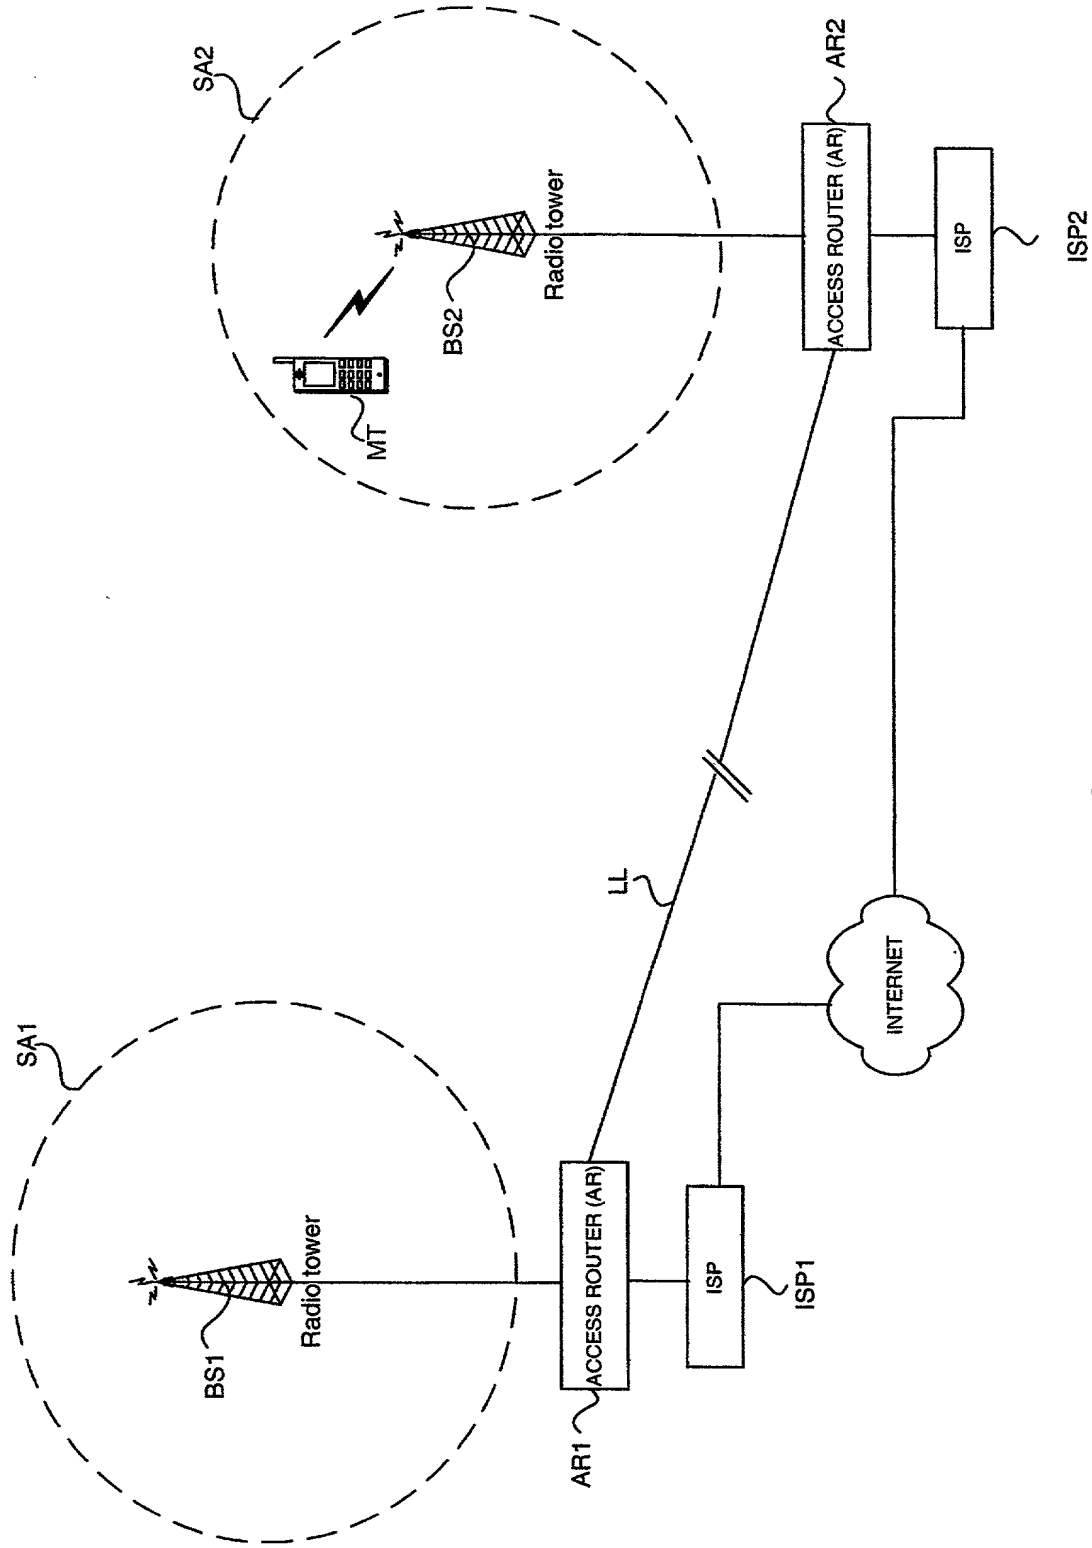

FIG. 1
(Prior Art)

FIG. 2
(Prior Art)

2025 RELEASE UNDER E.O. 14176

FIG. 3

FIG. 3

FIG. 4

501

AUTHORIZATION DATABASE				
mobile ID	allowed access routers	time of day	plan	loading
52739	AR5, AR6, AR7	unlimited	gold	N/A
61154	AR2, AR3	8am-6pm	silver	3
72819	AR2	8am-12pm	basic	2
11335	AR2, AR3	8am-6pm	silver	3
36240	AR5	8am-12pm	basic	2
10739	AR5, AR6, AR7	unlimited	gold	N/A

Authorization
Checker

503

loading
detection module

502

FIG. 5

FIG-6